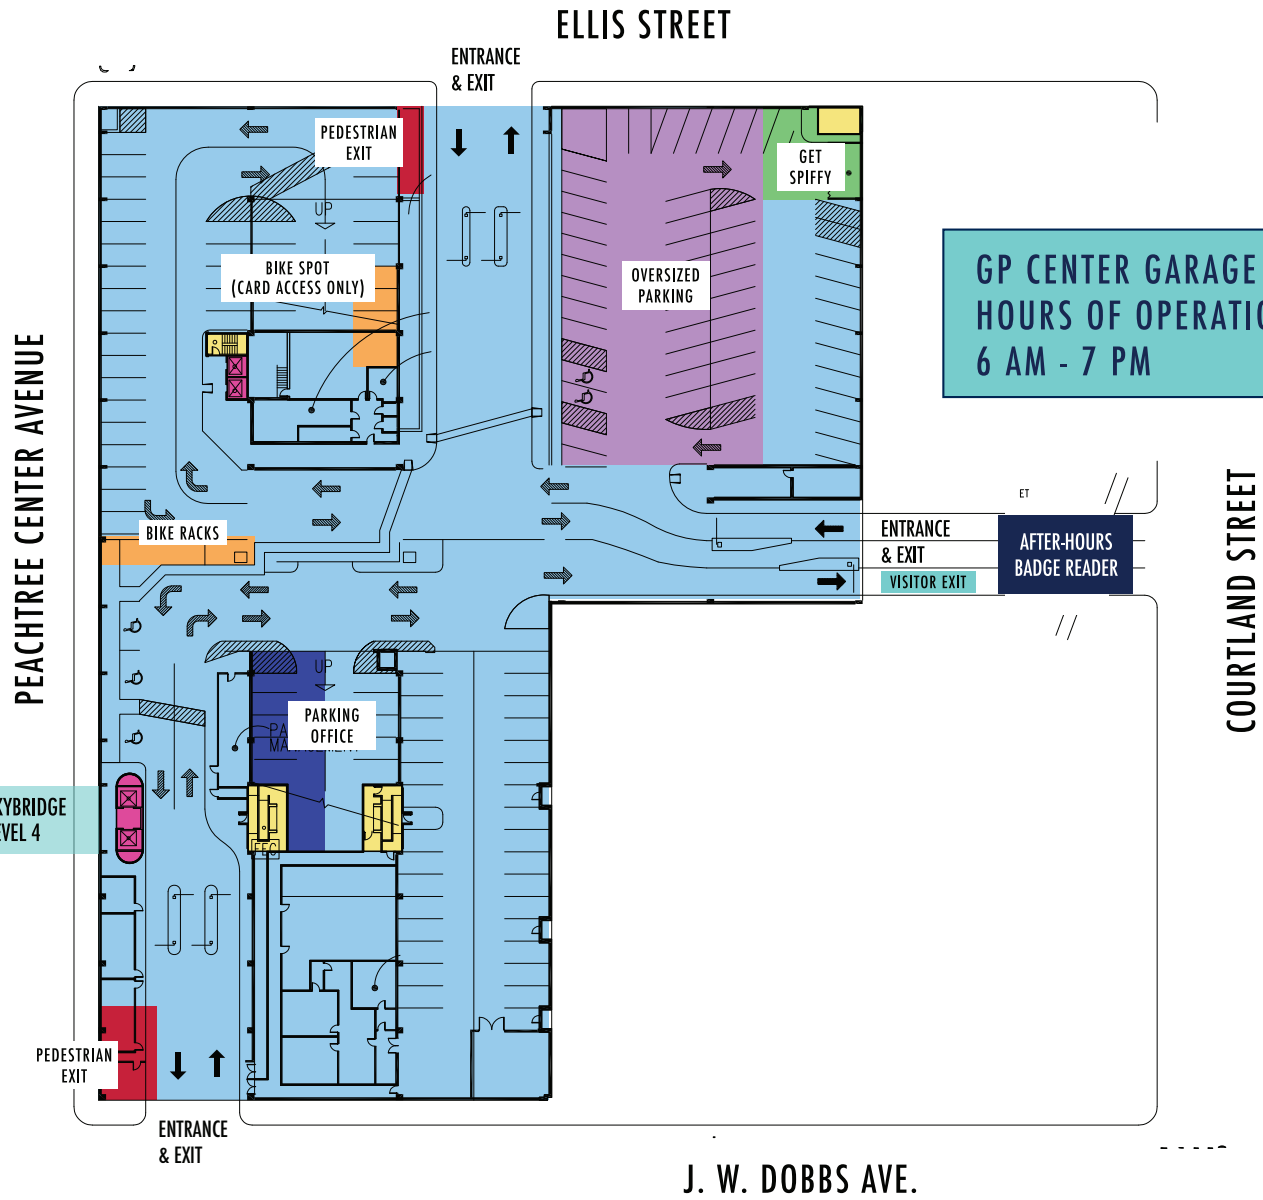

**KEY:**

- STAIRS
- PEDESTRIAN EXITS
- BIKE RACKS
- ELEVATORS

**GP CENTER GARAGE  
HOURS OF OPERATION  
6 AM - 7 PM**